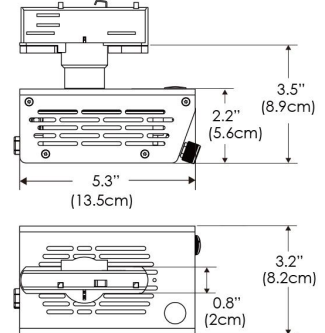

MECHANICAL FIGURES

W360N-TEX

*All -CLP configuration models come with standard DC cables of 6 inches and AC cables of 10 ft.