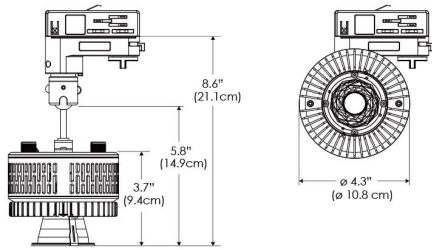

MECHANICAL FIGURES

W360N-TOX/TON