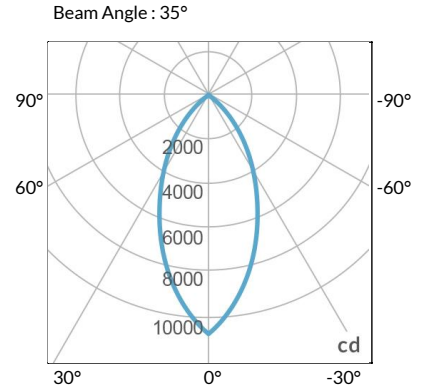

## PHOTOMETRIC DATA

### AMZ

Distance		3' (~0.9 m)	5' (~1.5 m)	10' (~3.0 m)
@4000K	fc	440	134	63
	lux	4728	1438	672
@6500K	fc	445	136	64
	lux	4786	1456	680
Beam Diameter		Ø 3.8' (1.2m)	Ø 6.1' (1.9m)	Ø 9.1' (2.8m)

### TB

Distance		3' (~0.9 m)	5' (~1.5 m)	10' (~3.0 m)
@10000K	fc	156	69	33
	lux	1675	738	353
@20000K	fc	89	39	19
	lux	953	418	199
Beam Diameter		Ø 3.8' (1.2m)	Ø 6.1' (1.9m)	Ø 9.1' (2.8m)