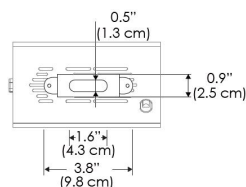

### SPECIFICATIONS

Beam Angle	35°
Spectrum Type	AMZ : Plant Flourish & Growth
	TB : Coral Health & Growth
Control	Intensity (0% - 100%), CCT
LED Source	DiCon Dense Matrix LED
Power Draw	80W max
AC Input Voltage	100 - 240V AC, 60Hz
Cooling	Fan Cooled
Operating Temperature	32 - 104°F (0 - 40°C)
Fixture Weight	1.1lb (~0.5kg)
Power Supply Weight	1.0lb (~0.4kg)

Mounting Bracket Dimensions ALL-CLP

\*All -CLP configuration models come with standard DC cables of 6 inches and AC cables of 10 ft.

## PHOTOMETRIC DATA

### TB

Distance		3' (~0.9 m)	5' (~1.5 m)	10' (~3.0 m)
@10000K	fc	156	69	33
	lux	1675	738	353
@20000K	fc	89	39	19
	lux	953	418	199
Beam Diameter		Ø 3.8' (1.2m)	Ø 6.1' (1.9m)	Ø 9.1' (2.8m)