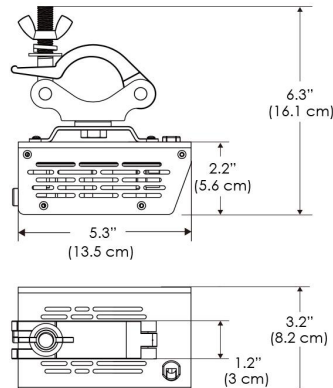

Mounting Bracket Dimensions ALL-CLP

\*All -CLP configuration models come with standard DC cables of 6 inches and AC cables of 10 ft.

## PHOTOMETRIC DATA

### AMZ

Distance		3' (~0.9 m)	5' (~1.5 m)	10' (~3.0 m)
@4000K	fc	440	134	63
	lux	4728	1438	672
@6500K	fc	445	136	64
	lux	4786	1456	680
Beam Diameter		Ø 3.8' (1.2m)	Ø 6.1' (1.9m)	Ø 9.1' (2.8m)

### TB

Distance		3' (~0.9 m)	5' (~1.5 m)	10' (~3.0 m)
@10000K	fc	156	69	33
	lux	1675	738	353
@20000K	fc	89	39	19
	lux	953	418	199
Beam Diameter		Ø 3.8' (1.2m)	Ø 6.1' (1.9m)	Ø 9.1' (2.8m)