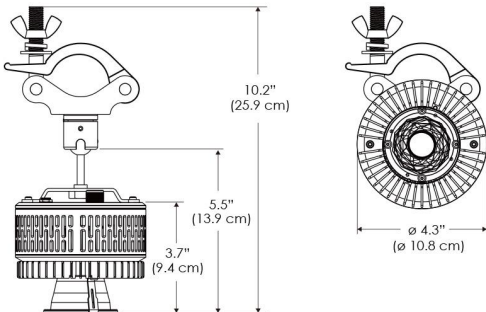

### SPECIFICATIONS

Beam Angle	35°
Spectrum Type	AMZ : Plant Flourish & Growth
	TB : Coral Health & Growth
Control	Intensity (0% - 100%), CCT
LED Source	DiCon Dense Matrix LED
Power Draw	80W max
AC Input Voltage	100 - 240V AC, 60Hz
Cooling	Fan Cooled
Operating Temperature	32 - 104°F (0 - 40°C)
Fixture Weight	1.1lb (~0.5kg)
Power Supply Weight	1.0lb (~0.4kg)

Mounting Bracket Dimensions ALL-CLP

\*All -CLP configuration models come with standard DC cables of 6 inches and AC cables of 10 ft.

## PHOTOMETRIC DATA

### TB

Distance		3' (~0.9 m)	5' (~1.5 m)	10' (~3.0 m)
@10000K	fc	156	69	33
	lux	1675	738	353
@20000K	fc	89	39	19
	lux	953	418	199
Beam Diameter		Ø 3.8' (1.2m)	Ø 6.1' (1.9m)	Ø 9.1' (2.8m)