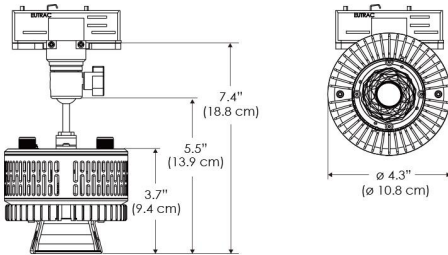

MECHANICAL FIGURES

W360N-TEX

*All -CLP configuration models come with standard DC cables of 6 inches and AC cables of 10 ft.