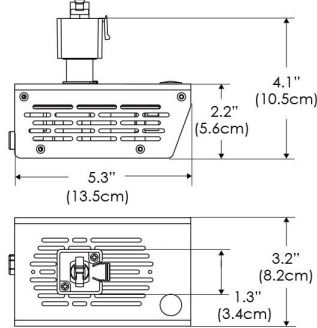

MECHANICAL FIGURES

W360N-TG

*All -CLP configuration models come with standard DC cables of 6 inches and AC cables of 10 ft.