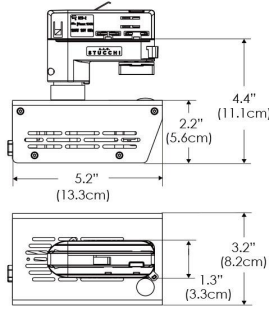

MECHANICAL FIGURES

PS

*All -CLP configuration models come with standard DC cables of 6 inches and AC cables of 10 ft.