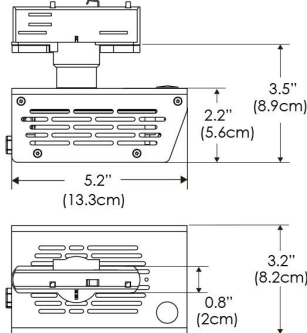

MECHANICAL FIGURES

W360N-TEX

*All -CLP configuration models come with standard DC cables of 6 inches and AC cables of 10 ft.