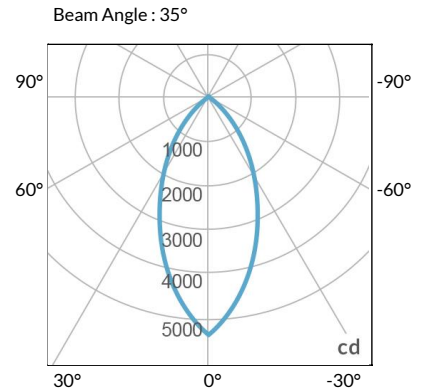

## PHOTOMETRIC DATA

### AMZ

Distance		3' (~0.9 m)	5' (~1.5 m)	10' (~3.0 m)
@4000K	fc	440	134	63
	lux	4728	1438	672
@6500K	fc	445	136	64
	lux	4786	1456	680
Beam Diameter		Ø 3.8' (1.2m)	Ø 6.1' (1.9m)	Ø 9.1' (2.8m)

### TB

Distance		3' (~0.9 m)	5' (~1.5 m)	10' (~3.0 m)
@10000K	fc	156	69	33
	lux	1675	738	353
@20000K	fc	89	39	19
	lux	953	418	199
Beam Diameter		Ø 3.8' (1.2m)	Ø 6.1' (1.9m)	Ø 9.1' (2.8m)