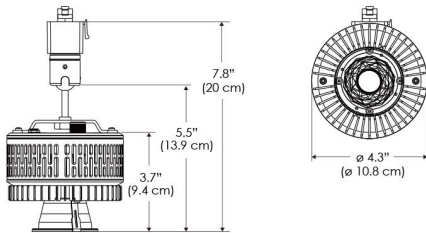

MECHANICAL FIGURES

W360N-TG

*All -CLP configuration models come with standard DC cables of 6 inches and AC cables of 10 ft.