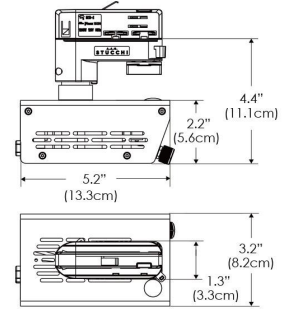

MECHANICAL FIGURES

PSX

*All -CLP configuration models come with standard DC cables of 6 inches and AC cables of 10 ft.